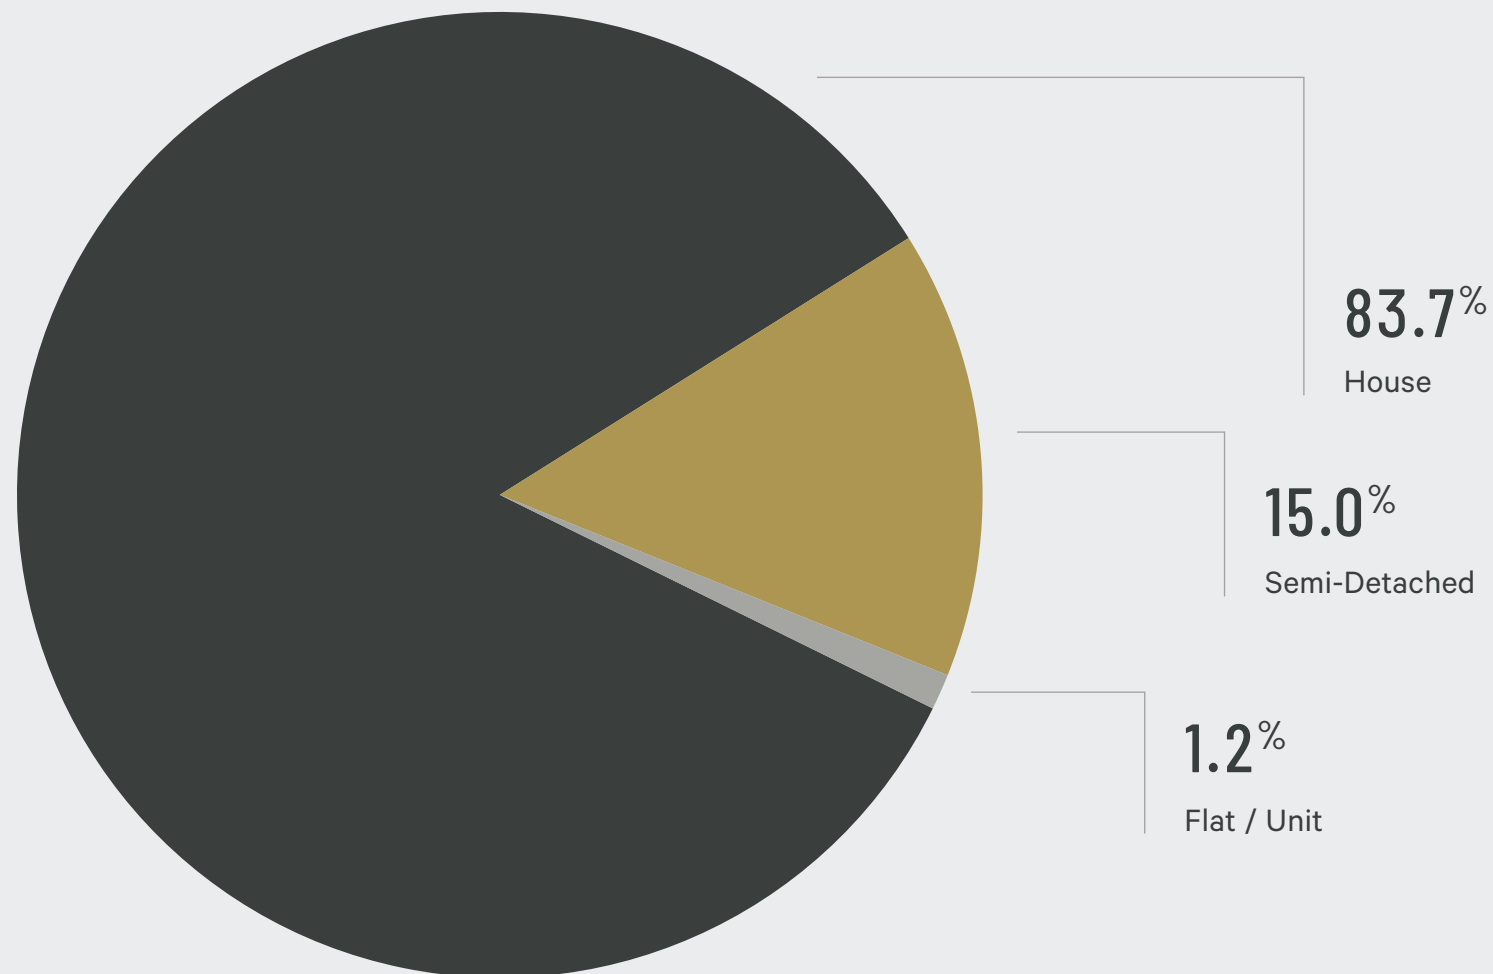

MILL PARK PROFILE

Clearance Rate

Suburb

Metro Melbourne

Days on Market

Suburb

Metro Melbourne

Dwelling Types

HOUSES

Median Sale Price

Suburb

Metro Melbourne

Median Rent

Suburb

Metro Melbourne

Median Sale Price

3 Bed 4 Bed 2 Bed 3 Bed 4 Bed

Suburb

Melbourne

UNITS

Median Sale Price

Suburb

Metro Melbourne

Median Rent

Suburb

Metro Melbourne

Median Rent Price

3 Bed 4 Bed 2 Bed 3 Bed 4 Bed