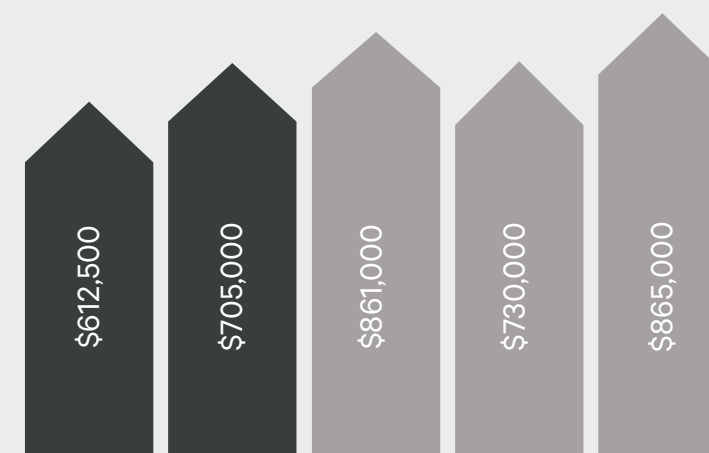

HOUSES

Median Sale Price

Suburb

Metro Melbourne

Median Rent

Suburb

Metro Melbourne

Median Sale Price

3 Bed 4 Bed 2 Bed 3 Bed 4 Bed

Suburb

Melbourne

UNITS

Median Sale Price

Suburb

Metro Melbourne

Median Rent

Suburb

Metro Melbourne

Median Rent Price

3 Bed 4 Bed 2 Bed 3 Bed 4 Bed